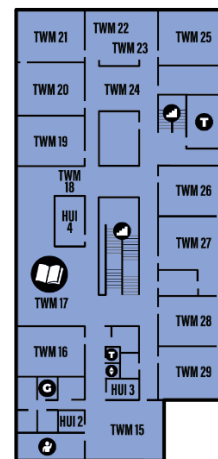

Te Whare Matauranga

Pae Moana