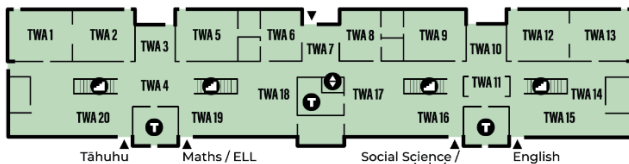

Mania

Aukaha